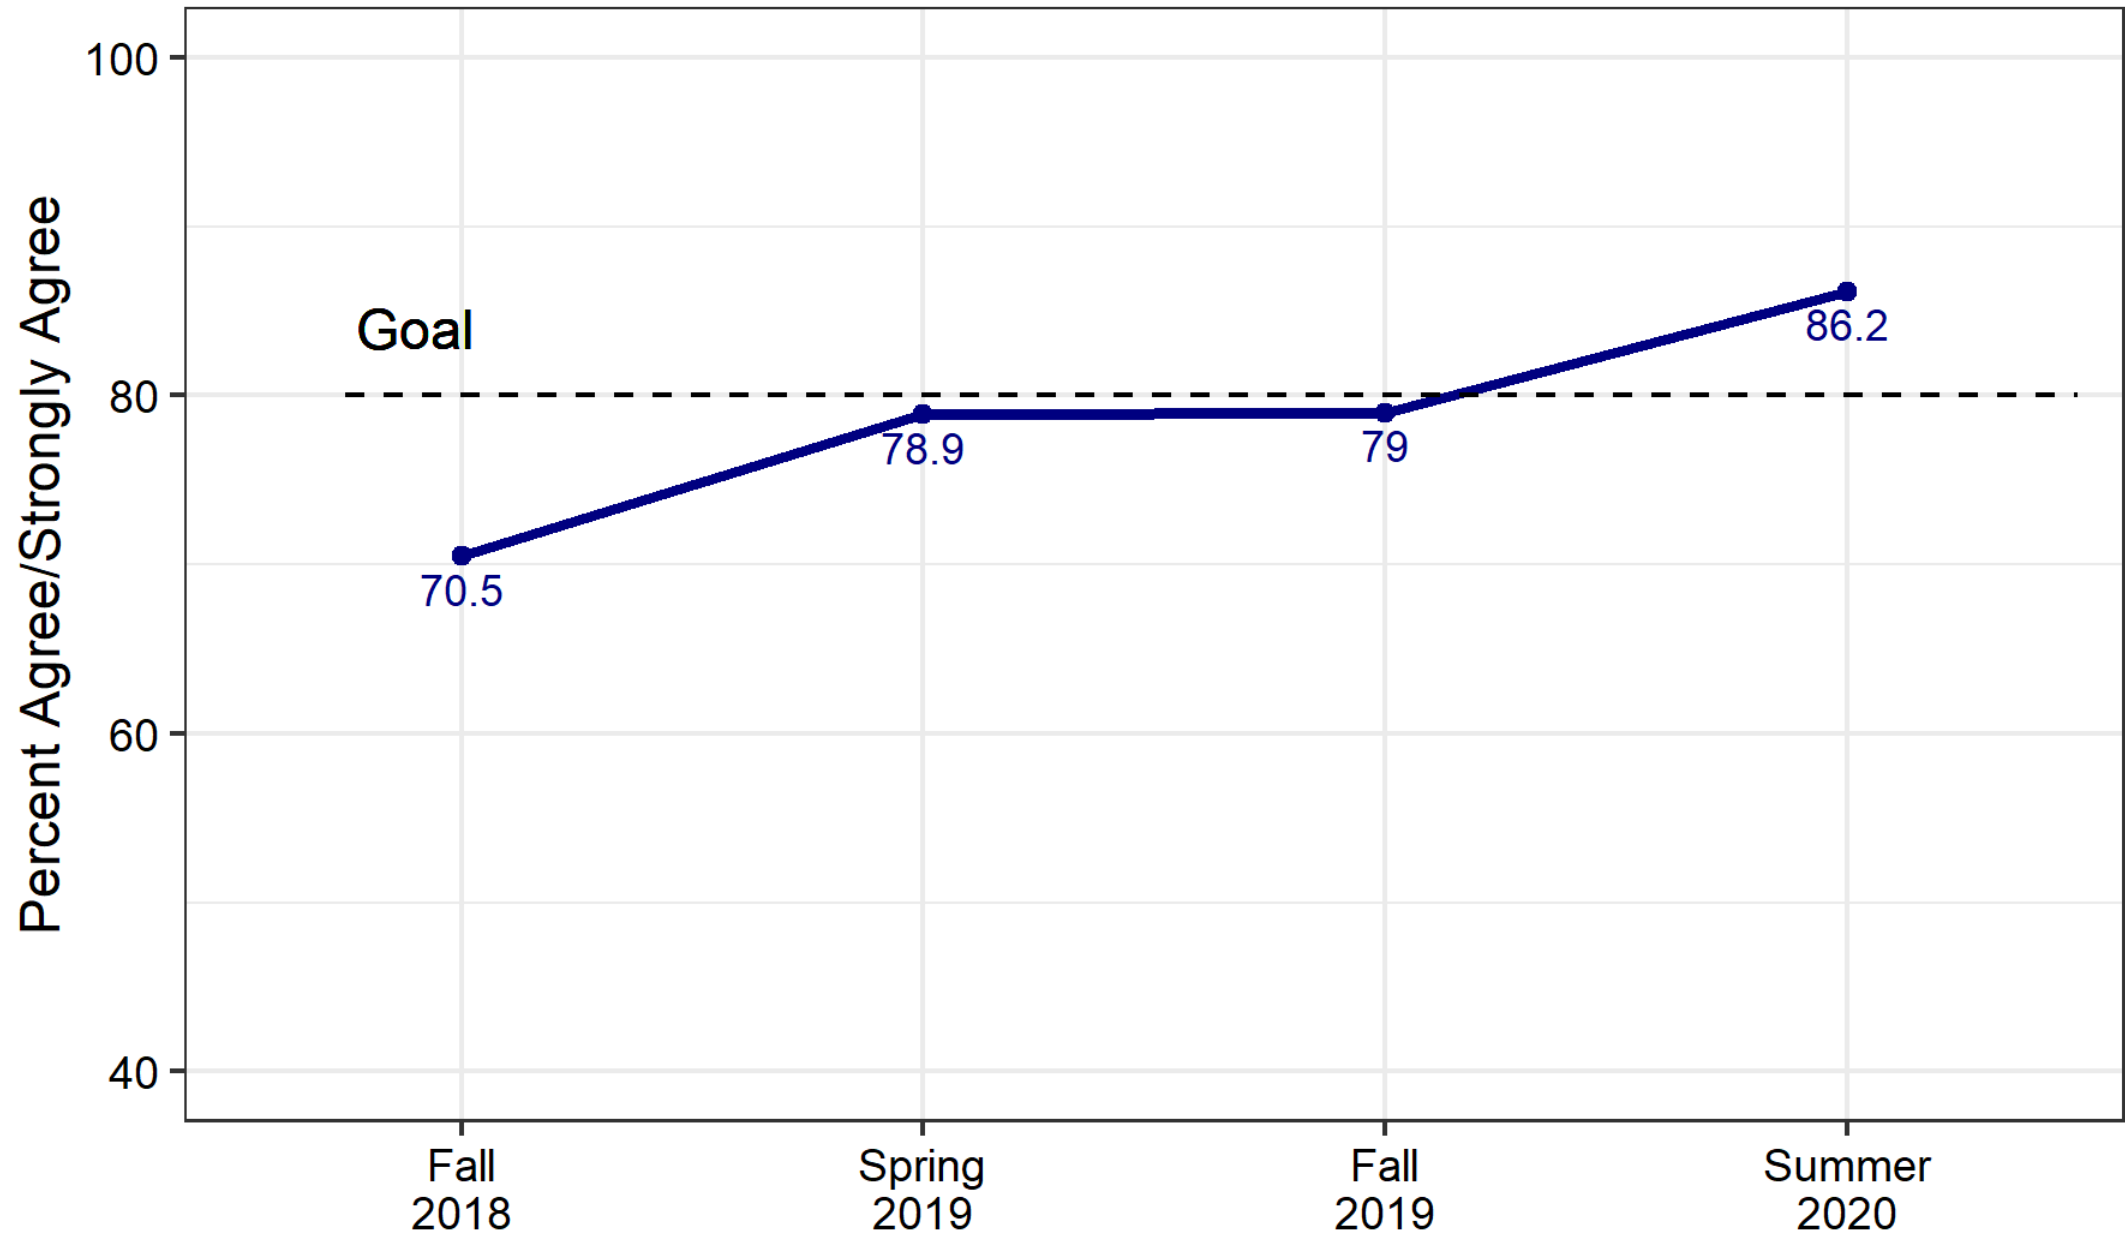

Results: Summer 2020 Staff Survey

October 22, 2020

Number of Survey Respondents and Overall Response Rate

Office	Fall 2018	Spring 2019	Fall 2019	Summer 2020
OCIS	40	56	32	76
OC/OLS	14	21	27	24
OCTE	34	41	33	39
OELE	14	26	10	23
OET	49	64	42	84
OFO	66	81	96	99
OSAA/OAA*	20	24	25	20
OSEEL	21	30	20	28
OTL	-	-	-	18
Total	258 (44%)	343 (58%)	285 (48%)	411 (70%)

*OSAA was split into OAA and OTL prior to the summer 2020 survey deployment.

Overall Domain Scores - Leadership

Overall Domain Scores - Communication

Overall Domain Scores - Skills and Expertise

Overall Domain Scores - Culture and Climate