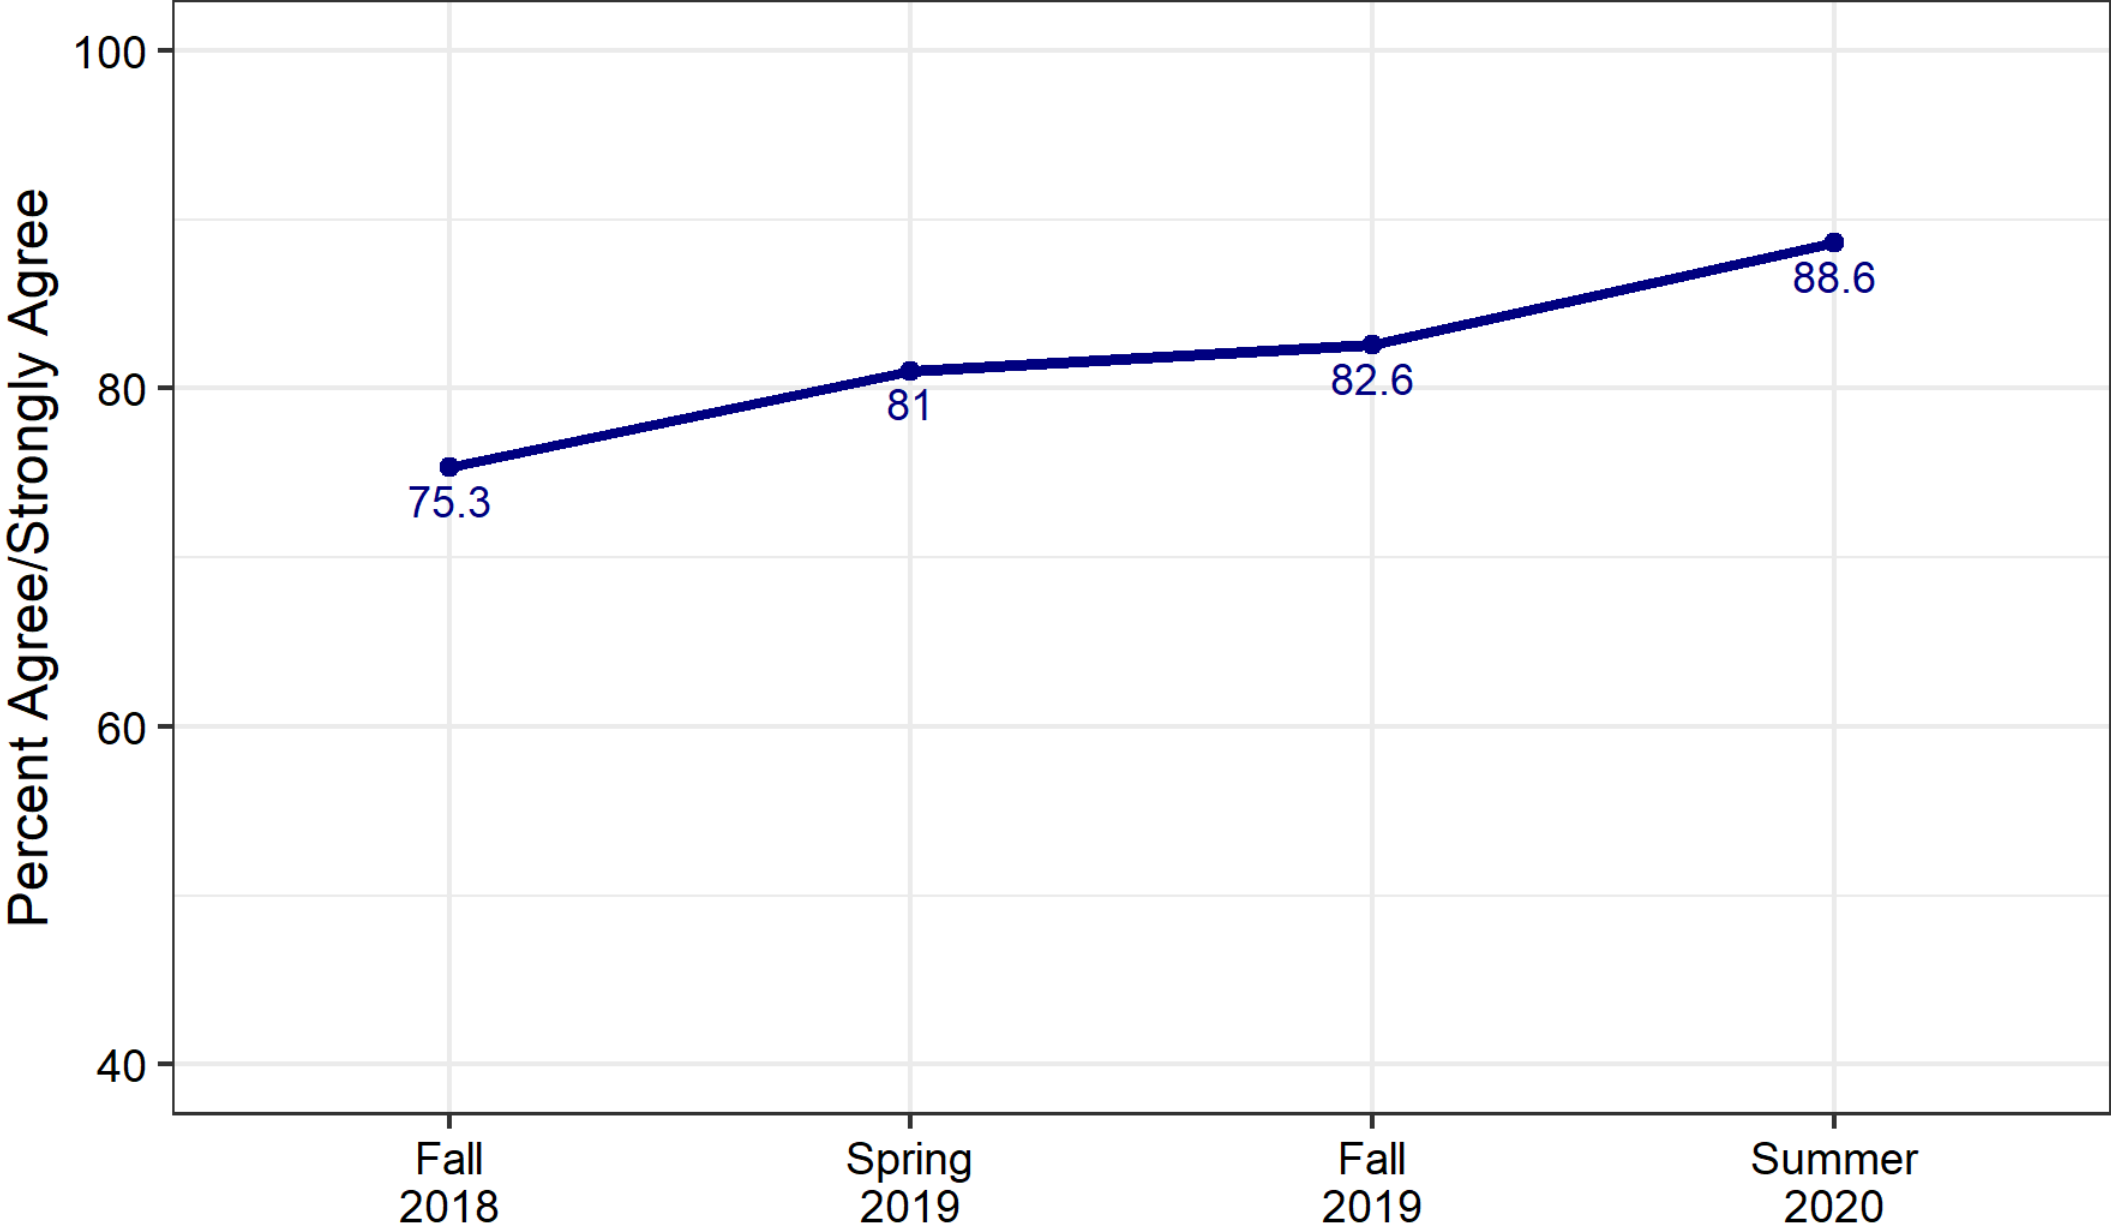

Results: Summer 2020 Staff Survey

October 22, 2020

Number of Survey Respondents and Overall Response Rate

Office	Fall 2018	Spring 2019	Fall 2019	Summer 2020
OCIS	40	56	32	76
OC/OLS	14	21	27	24
OCTE	34	41	33	39
OELE	14	26	10	23
OET	49	64	42	84
OFO	66	81	96	99
OSAA/OAA*	20	24	25	20
OSEEL	21	30	20	28
OTL	-	-	-	18
Total	258 (44%)	343 (58%)	285 (48%)	411 (70%)

*OSAA was split into OAA and OTL prior to the summer 2020 survey deployment.

Overall Domain Scores - Leadership

Overall Domain Scores - Communication

Overall Domain Scores - Skills and Expertise

Overall Domain Scores - Culture and Climate