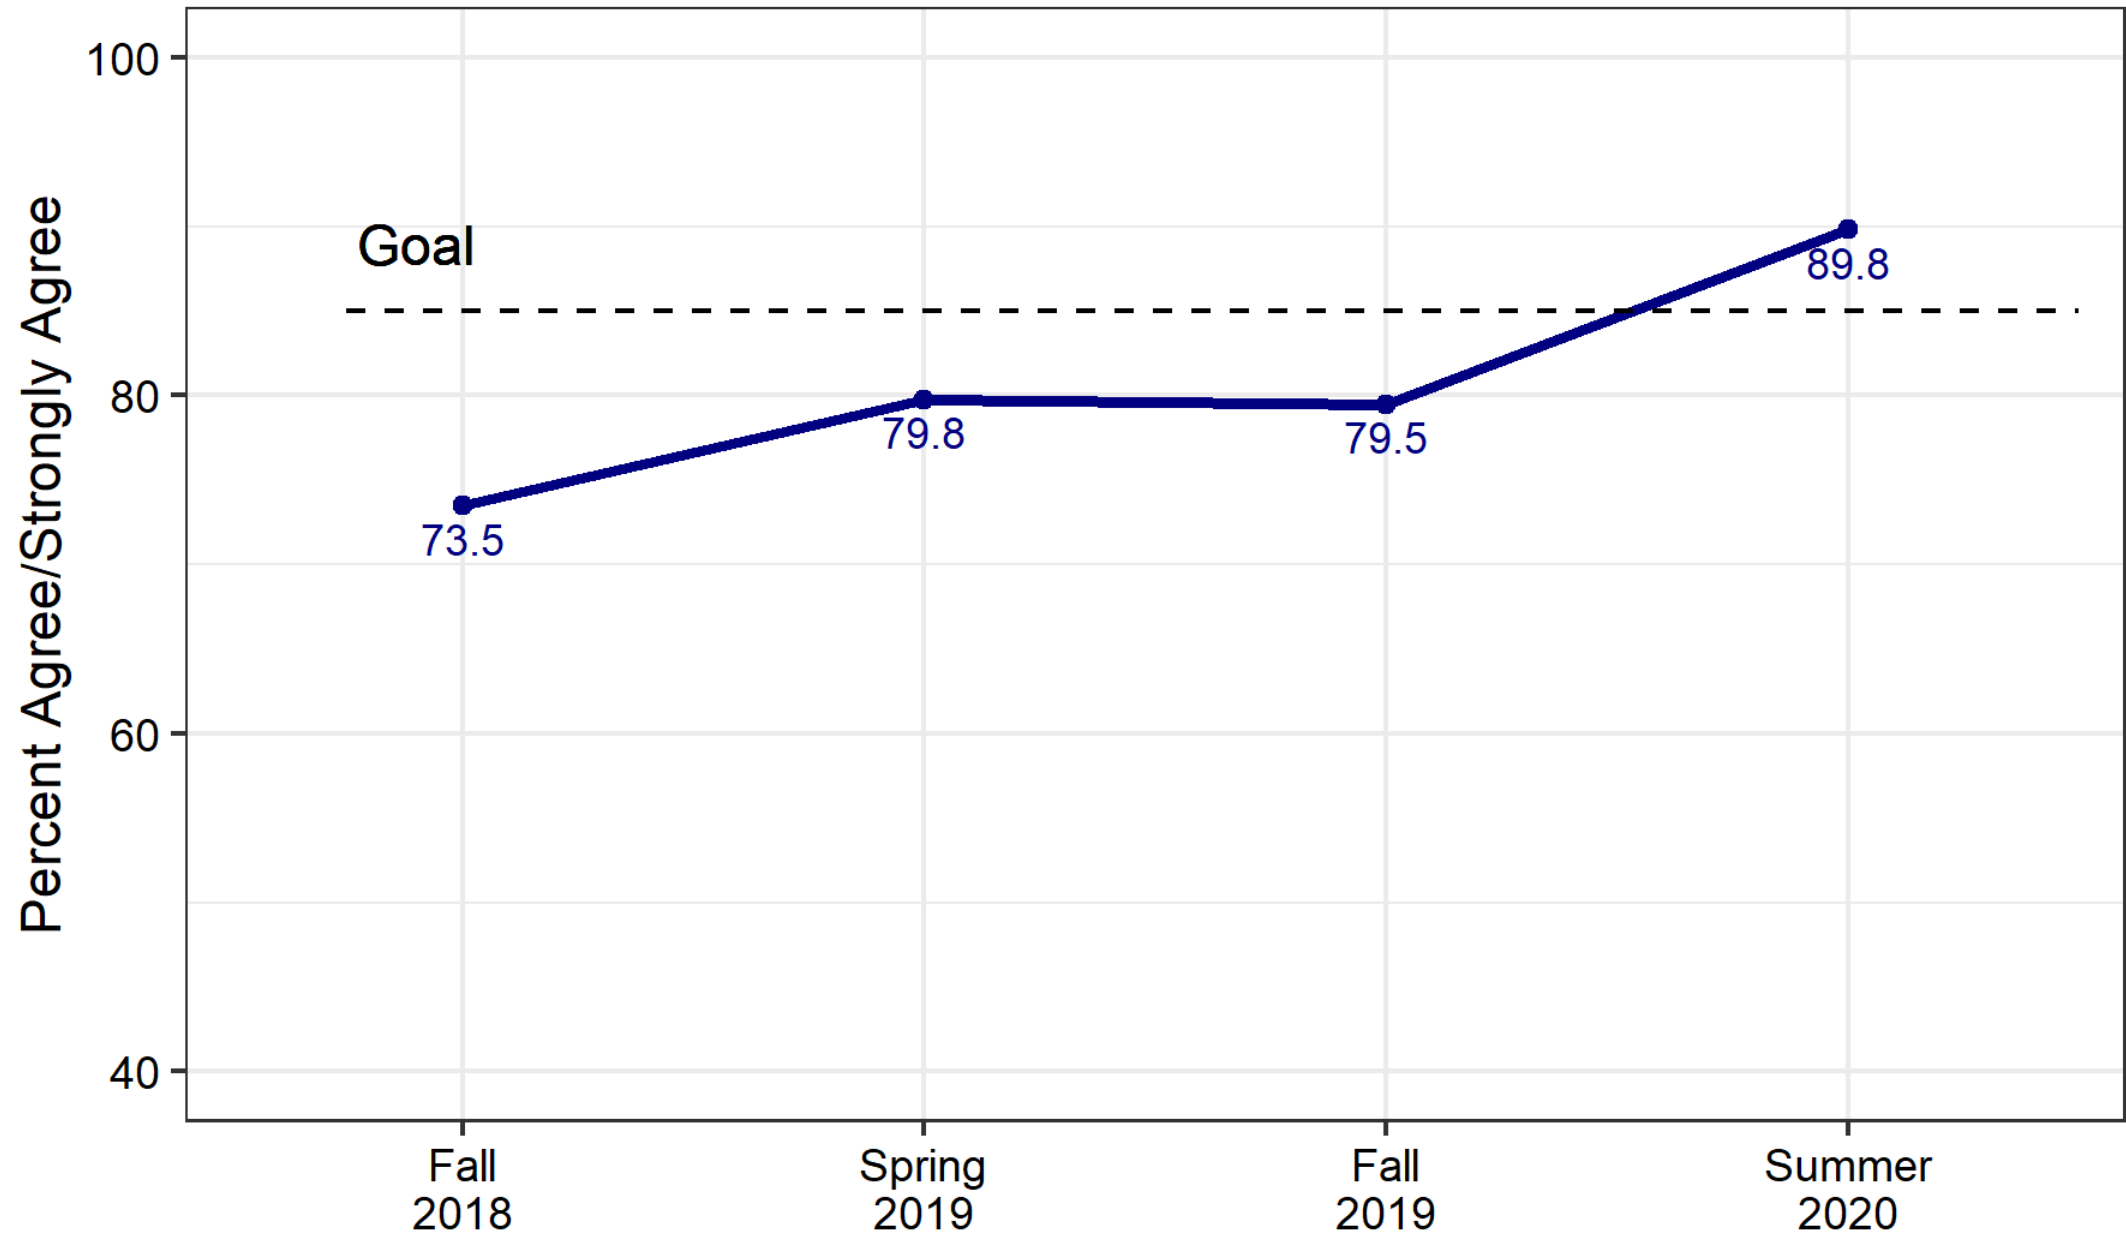

Results: Summer 2020 Staff Survey

October 22, 2020

Number of Survey Respondents and Overall Response Rate

Office	Fall 2018	Spring 2019	Fall 2019	Summer 2020
OCIS	40	56	32	76
OC/OLS	14	21	27	24
OCTE	34	41	33	39
OELE	14	26	10	23
OET	49	64	42	84
OFO	66	81	96	99
OSAA/OAA*	20	24	25	20
OSEEL	21	30	20	28
OTL	-	-	-	18
Total	258 (44%)	343 (58%)	285 (48%)	411 (70%)

*OSAA was split into OAA and OTL prior to the summer 2020 survey deployment.

Overall Domain Scores - Leadership

Overall Domain Scores - Communication

Overall Domain Scores - Skills and Expertise

Overall Domain Scores - Culture and Climate