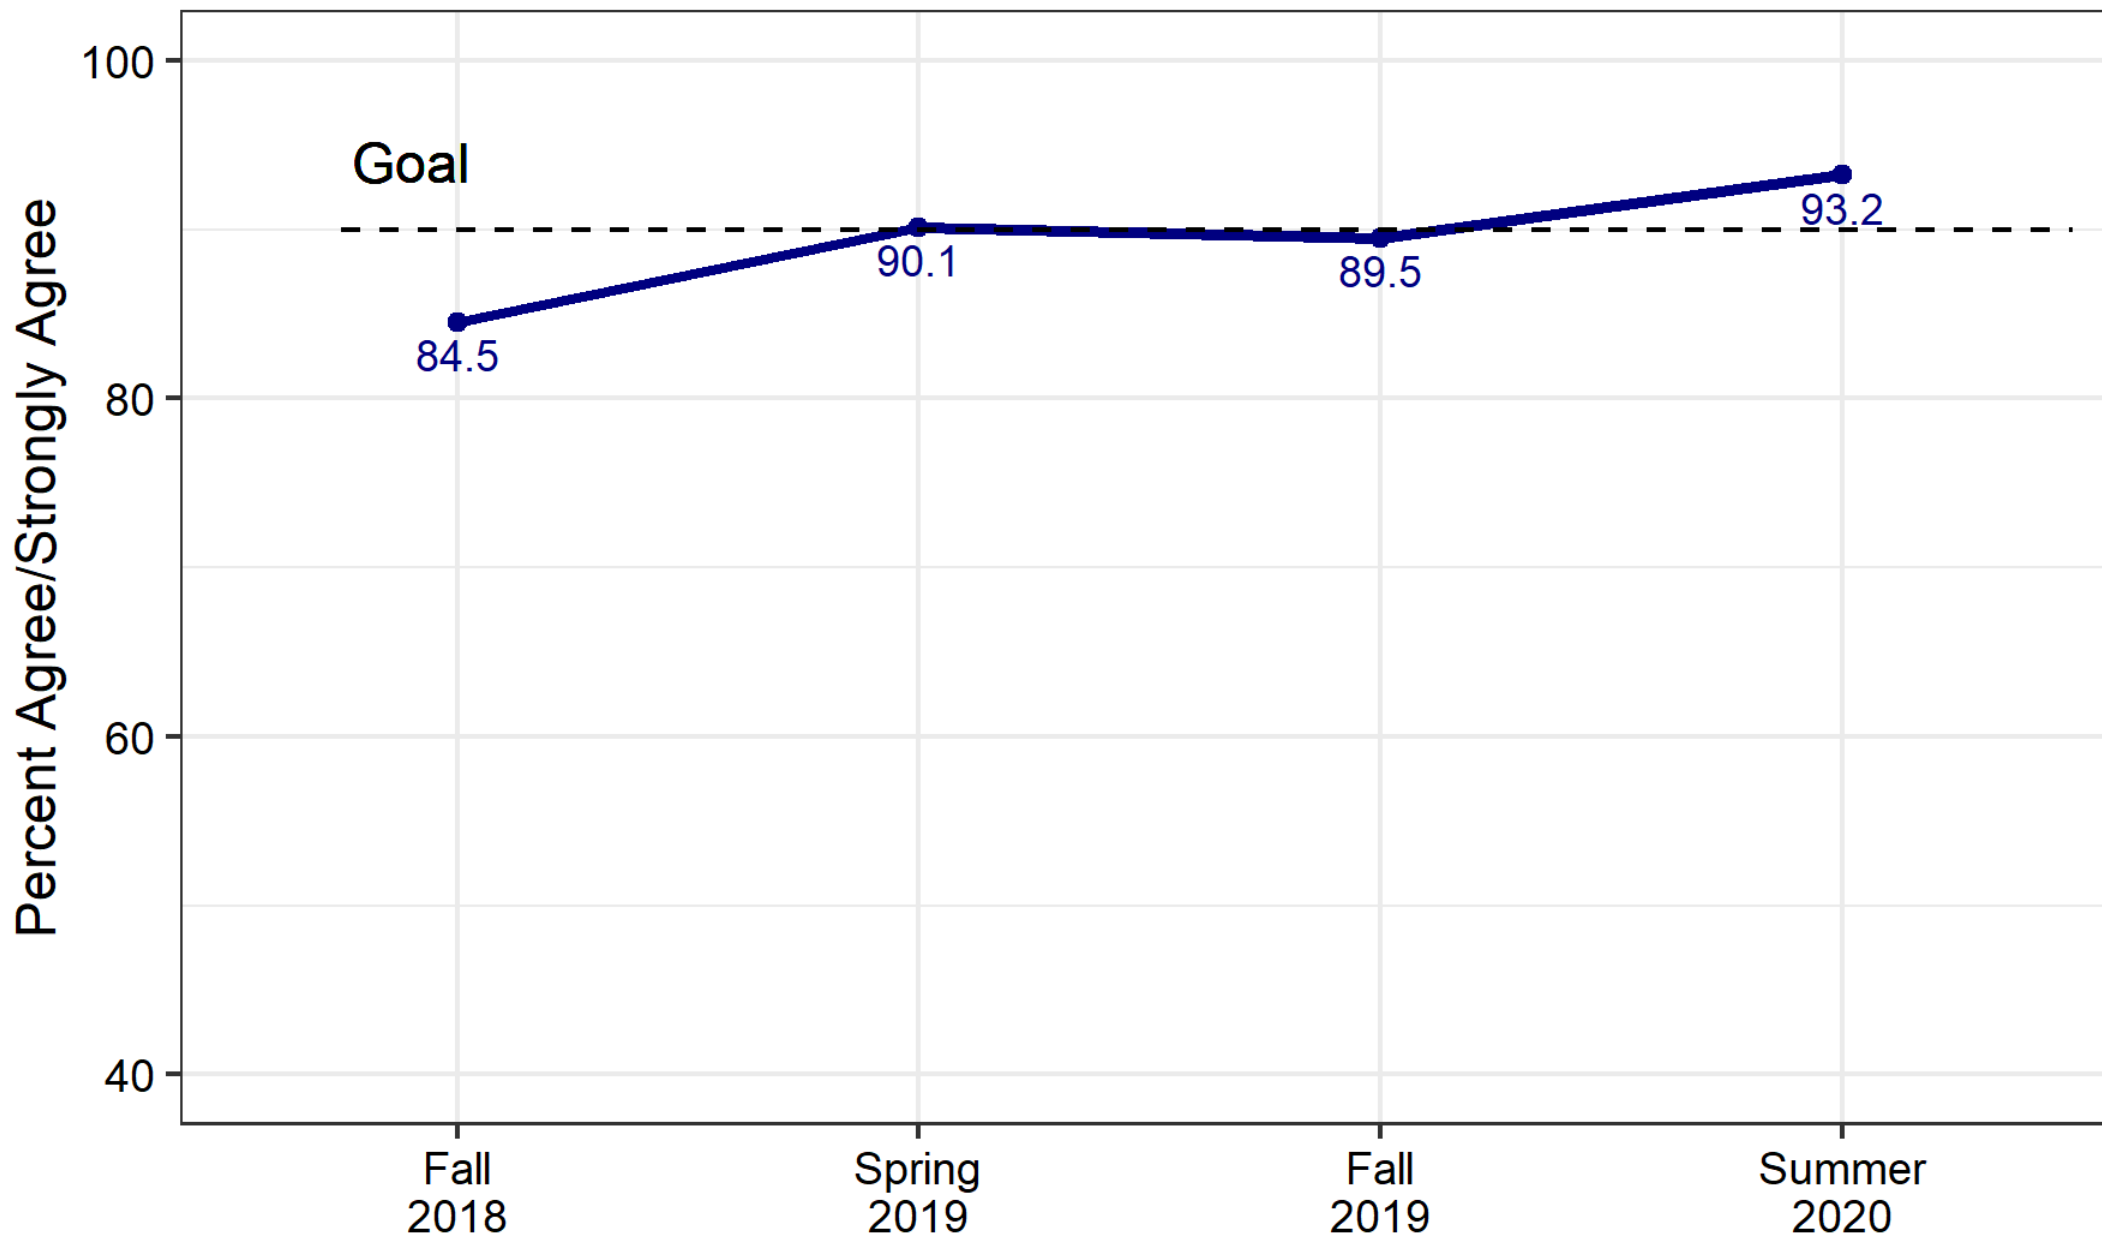

Results: Summer 2020 Staff Survey

October 22, 2020

Number of Survey Respondents and Overall Response Rate

Office	Fall 2018	Spring 2019	Fall 2019	Summer 2020
OCIS	40	56	32	76
OC/OLS	14	21	27	24
OCTE	34	41	33	39
OELE	14	26	10	23
OET	49	64	42	84
OFO	66	81	96	99
OSAA/OAA*	20	24	25	20
OSEEL	21	30	20	28
OTL	-	-	-	18
Total	258 (44%)	343 (58%)	285 (48%)	411 (70%)

*OSAA was split into OAA and OTL prior to the summer 2020 survey deployment.

Overall Domain Scores - Leadership

Overall Domain Scores - Communication

Overall Domain Scores - Skills and Expertise

Overall Domain Scores - Culture and Climate