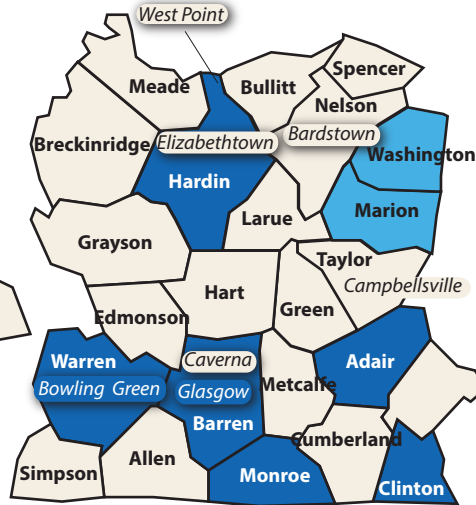

MIGRANT REGIONS

2023-2024

Effective July 1, 2023

Independent School Districts Indicated With Italicized Type

*Migrant Regions available in text on second page.

Northern Region

Coordinator: Laura Puente
Bluegrass Community & Technical College
Oswald Building Room 328
470 Cooper Drive
Lexington, KY 40503
859-246-4616
laura.puente@kctcs.edu

Western Region

Coordinator: Cindy Sasser
150 School Ave.
Madisonville, KY 42431
270-824-1898
Cindy.Sasser@kctcs.edu

Stand Alone Programs (Dark Green)
Consortia (Light Green)

Central Region

Coordinator: Sherry Stephens
1309 Roseville Rd.
Glasgow, KY 42141
270-678-1926
Sherry.Stephens@barren.kyschools.us

Consortiums

Madison County
Berea IND
Pulaski County
Somerset IND

Standalone Programs

Warren County
Bowling Green IND
Glasgow IND
Adair County
Clinton County
Monroe County
Barren County
Hardin County

Consortiums

Marion County
Washington County

Standalone Programs

Clark County
Nicholas County
Fayette County
Scott County
Montgomery County

Consortiums

Bourbon County
Paris IND

Effective July 1, 2023