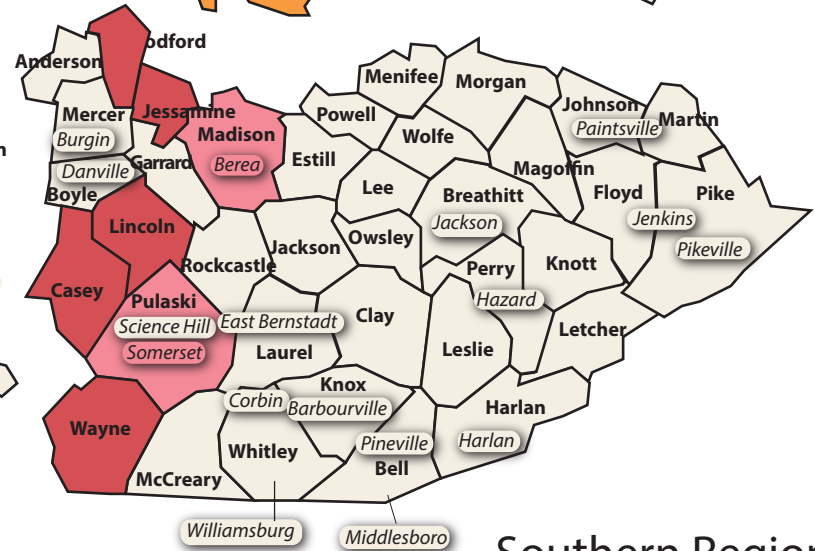

MIGRANT REGIONS

2023-2024

Effective July 1, 2023

Independent School Districts Indicated With Italicized Type

*Migrant Regions available in text on second page.

Northern Region

Coordinator: Laura Puente
Bluegrass Community & Technical College
Oswald Building Room 328
470 Cooper Drive
Lexington, KY 40503
859-246-4616
laura.puente@kctcs.edu

Western Region

Coordinator: Cindy Sasser
150 School Ave.
Madisonville, KY 42431
270-824-1898
Cindy.Sasser@kctcs.edu

Stand Alone Programs (Dark Green)
Consortia (Light Green)

Central Region

Coordinator: Sherry Stephens
1309 Roseville Rd.
Glasgow, KY 42141
270-678-1926
Sherry.Stephens@barren.kyschools.us

Stand Alone Programs (Dark Blue)
Consortia (Light Blue)

Southern Region

Coordinator: Betty Perkins
Pulaski County ATC
3865 Old US Hwy 27 #101
Somerset, KY 42503
606-676-6258
Betty.Perkins@education.ky.gov

Marion County
Washington County

Standalone Programs

Clark County
Nicholas County
Fayette County
Scott County
Montgomery County

Consortiums

Bourbon County
Paris IND

Effective July 1, 2023