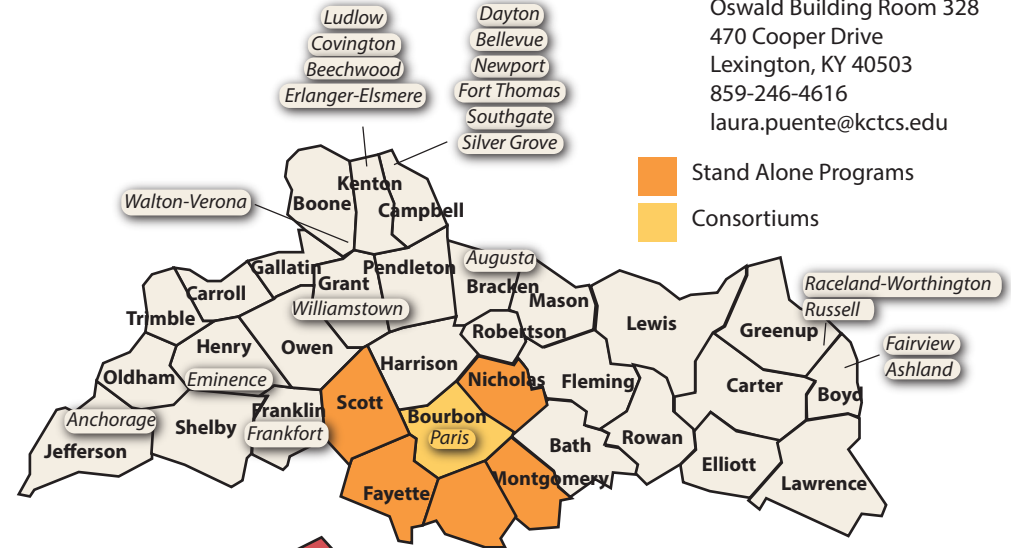

MIGRANT REGIONS

2023-2024

Effective July 1, 2023

Independent School Districts Indicated With Italicized Type

*Migrant Regions available in text on second page.

Northern Region

Coordinator: Laura Puente
Bluegrass Community & Technical College
Oswald Building Room 328
470 Cooper Drive
Lexington, KY 40503
859-246-4616
laura.puente@kctcs.edu

Western Region

Coordinator: Cindy Sasser
150 School Ave.
Madisonville, KY 42431
270-824-1898
Cindy.Sasser@kctcs.edu

Stand Alone Programs (Dark Green)
Consortia (Light Green)

Central Region

Coordinator: Sherry Stephens
1309 Roseville Rd.
Glasgow, KY 42141
270-678-1926
Sherry.Stephens@barren.kyschools.us

Stand Alone Programs (Dark Blue)
Consortia (Light Blue)

Southern Region

Coordinator: Betty Perkins
Pulaski County ATC
3865 Old US Hwy 27 #101
Somerset, KY 42503
606-676-6258
Betty.Perkins@education.ky.gov

Marion County
Washington County

Standalone Programs

Clark County
Nicholas County
Fayette County
Scott County
Montgomery County

Consortiums

Bourbon County
Paris IND

Effective July 1, 2023