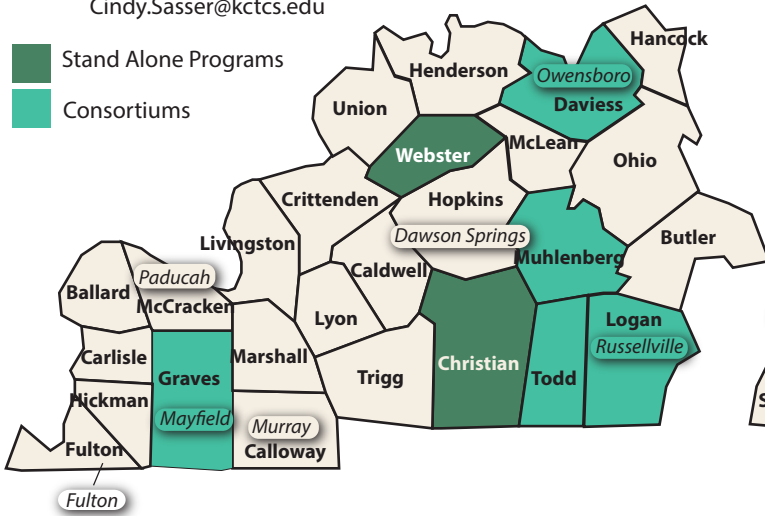

Western Region

Coordinator: Cindy Sasser
150 School Ave.
Madisonville, KY 42431
270-824-1898
Cindy.Sasser@kctcs.edu

Stand Alone Programs (Dark Green)
Consortia (Light Green)

Central Region

Coordinator: Sherry Stephens
1309 Roseville Rd.
Glasgow, KY 42141
270-678-1926
Sherry.Stephens@barren.kyschools.us

Stand Alone Programs (Dark Blue)
Consortia (Light Blue)