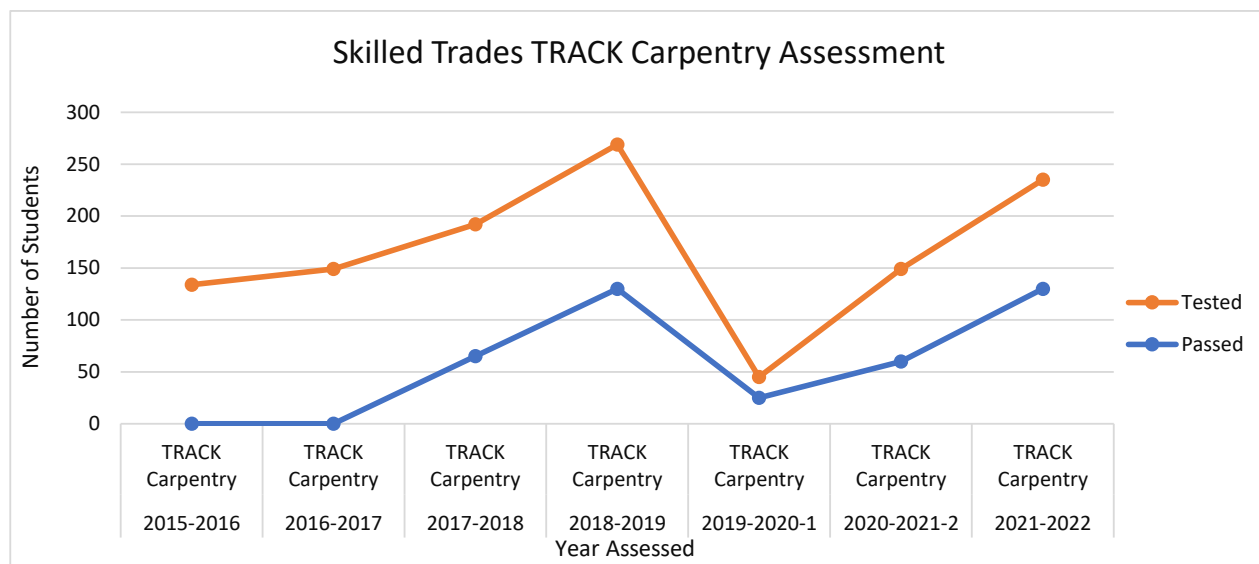

2022 TRACK Carpentry Assessment State Report

Year	Assessment	Tested	Passed	Percentage Passed
2015-2016	TRACK Carpentry	134	*	*
2016-2017	TRACK Carpentry	149	*	*
2017-2018	TRACK Carpentry	192	65	34%
2018-2019	TRACK Carpentry	269	130	48%
2019-2020 ⁻¹	TRACK Carpentry	45	25	56%
2020-2021 ⁻²	TRACK Carpentry	149	60	40%
2021-2022	TRACK Carpentry	235	130	55%

The asterisk symbol (*) indicates number has been redacted.

¹ 2019-2020 partial testing window in spring 2020 plus make-up testing, due to COVID-19

² 2020-2021 different testing window, due to COVID-19 pandemic