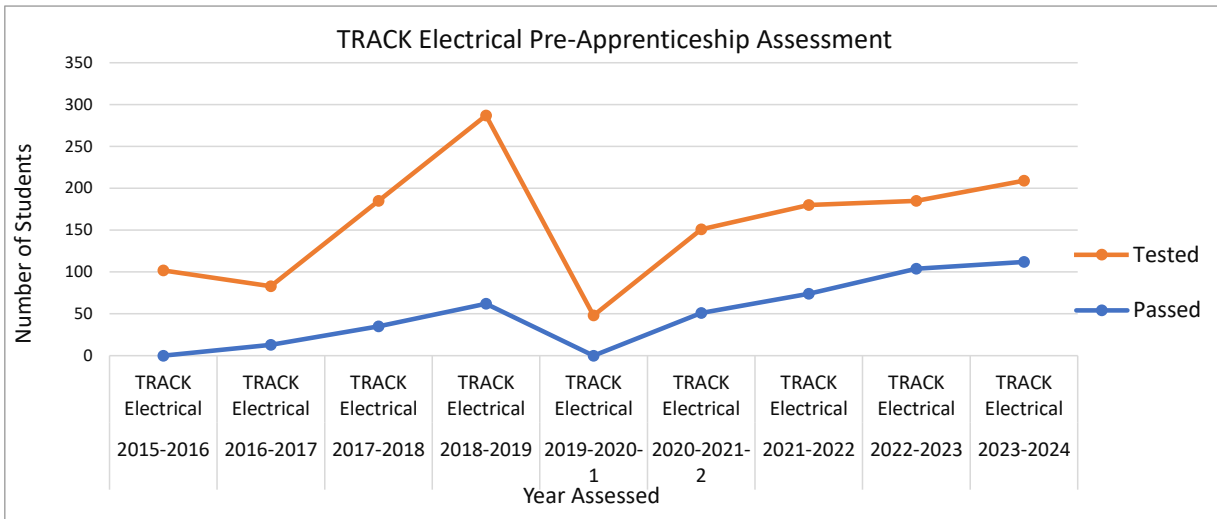

**2024 TRACK Electrical Assessment
State Report**

Table: Electrical TRACK 5.2024

Year	Assessment	Tested	Passed	Percentage Passed
2015-2016	TRACK Electrical	102	*	*
2016-2017	TRACK Electrical	83	13	16%
2017-2018	TRACK Electrical	185	35	19%
2018-2019	TRACK Electrical	287	62	22%
2019-2020- ¹	TRACK Electrical	48	*	*
2020-2021- ²	TRACK Electrical	151	51	34%
2021-2022	TRACK Electrical	180	74	41%
2022-2023	TRACK Electrical	185	104	56%
2023-2024	TRACK Electrical	209	112	54%

The asterisk symbol (*) indicates number has been redacted.

¹ 2019-2020 partial testing window in spring 2020 due to school closures, plus make-up testing

² 2020-2021 different testing window, due to COVID-19 pandemic

Reported by: Office of Career and Technical Education

Data Source: TRACK Welding Assessment data 2015-2016 through 2023-2024

Report Date: 05/02/2024

Note: Tech Ready Apprentices for Careers in Kentucky (TRACK) Assessments are a component of an industry certification - TRACK Pre-Apprenticeship Certificate