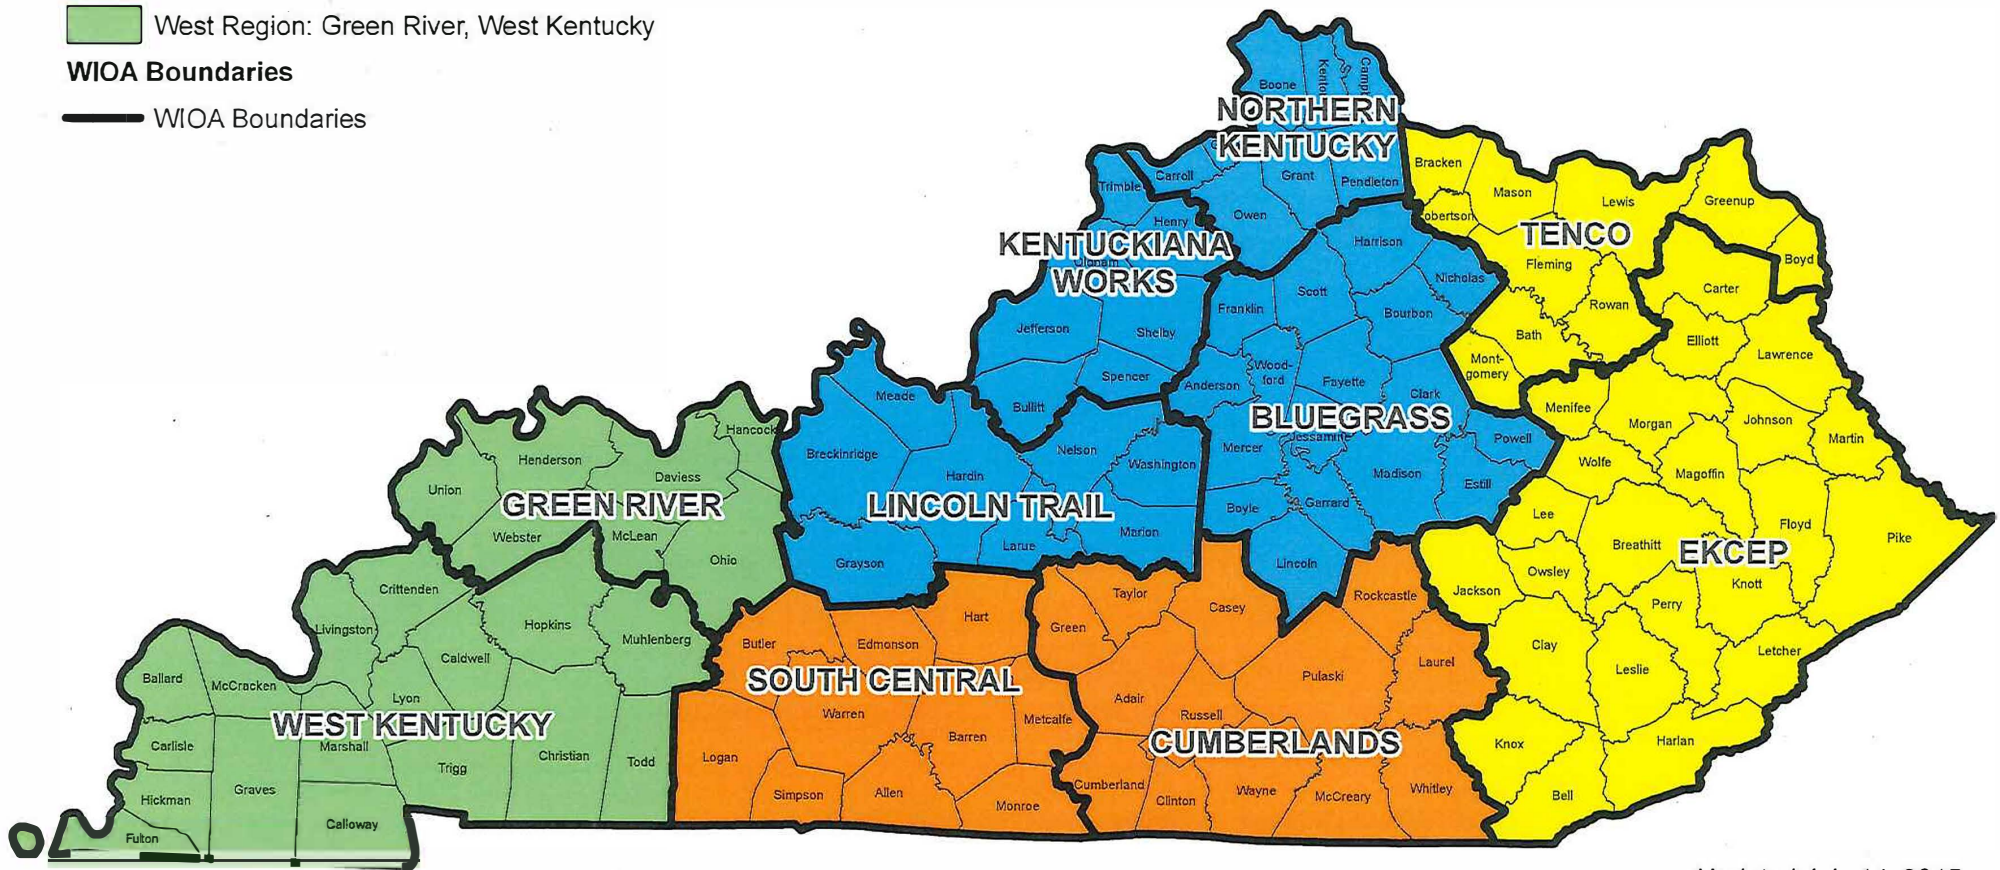

Kentucky Career Center

Kentucky's WIOA Regions and Workforce Innovation Board (WIB) Districts

WIOA Regions

- Central Region: Bluegrass, Kentuckiana Works, Lincoln Trail, Northern Kentucky
- East Region: EKCEP, TENCO
- South Region: Cumberlands, South Central
- West Region: Green River, West Kentucky

WIOA Boundaries

- WIOA Boundaries

Updated July 14, 2015