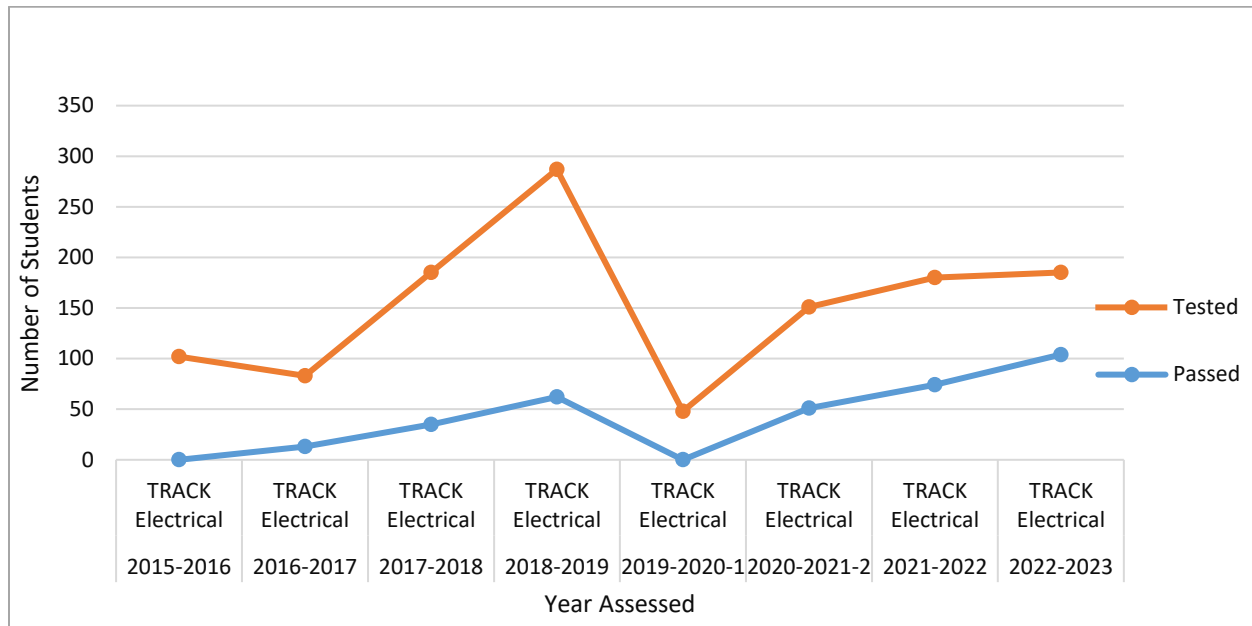

## 2023 Skilled Trades TRACK Electrical Assessment State Report

**Table: Electrical TRACK 5.2023**

Year	Assessment	Tested	Passed	Percentage Passed
<b>2015-2016</b>	TRACK Electrical	102	*	*
<b>2016-2017</b>	TRACK Electrical	83	13	16%
<b>2017-2018</b>	TRACK Electrical	185	35	19%
<b>2018-2019</b>	TRACK Electrical	287	62	22%
<b>2019-2020<sup>1</sup></b>	TRACK Electrical	48	*	*
<b>2020-2021<sup>2</sup></b>	TRACK Electrical	151	51	34%
<b>2021-2022</b>	TRACK Electrical	180	74	41%
<b>2022-2023</b>	TRACK Electrical	185	104	56%

The asterisk symbol (\*) indicates number has been redacted.

1 2019-2020 partial testing window in spring 2020 due to school closures, plus make-up testing

2 2020-2021 different testing window, due to COVID-19 pandemic