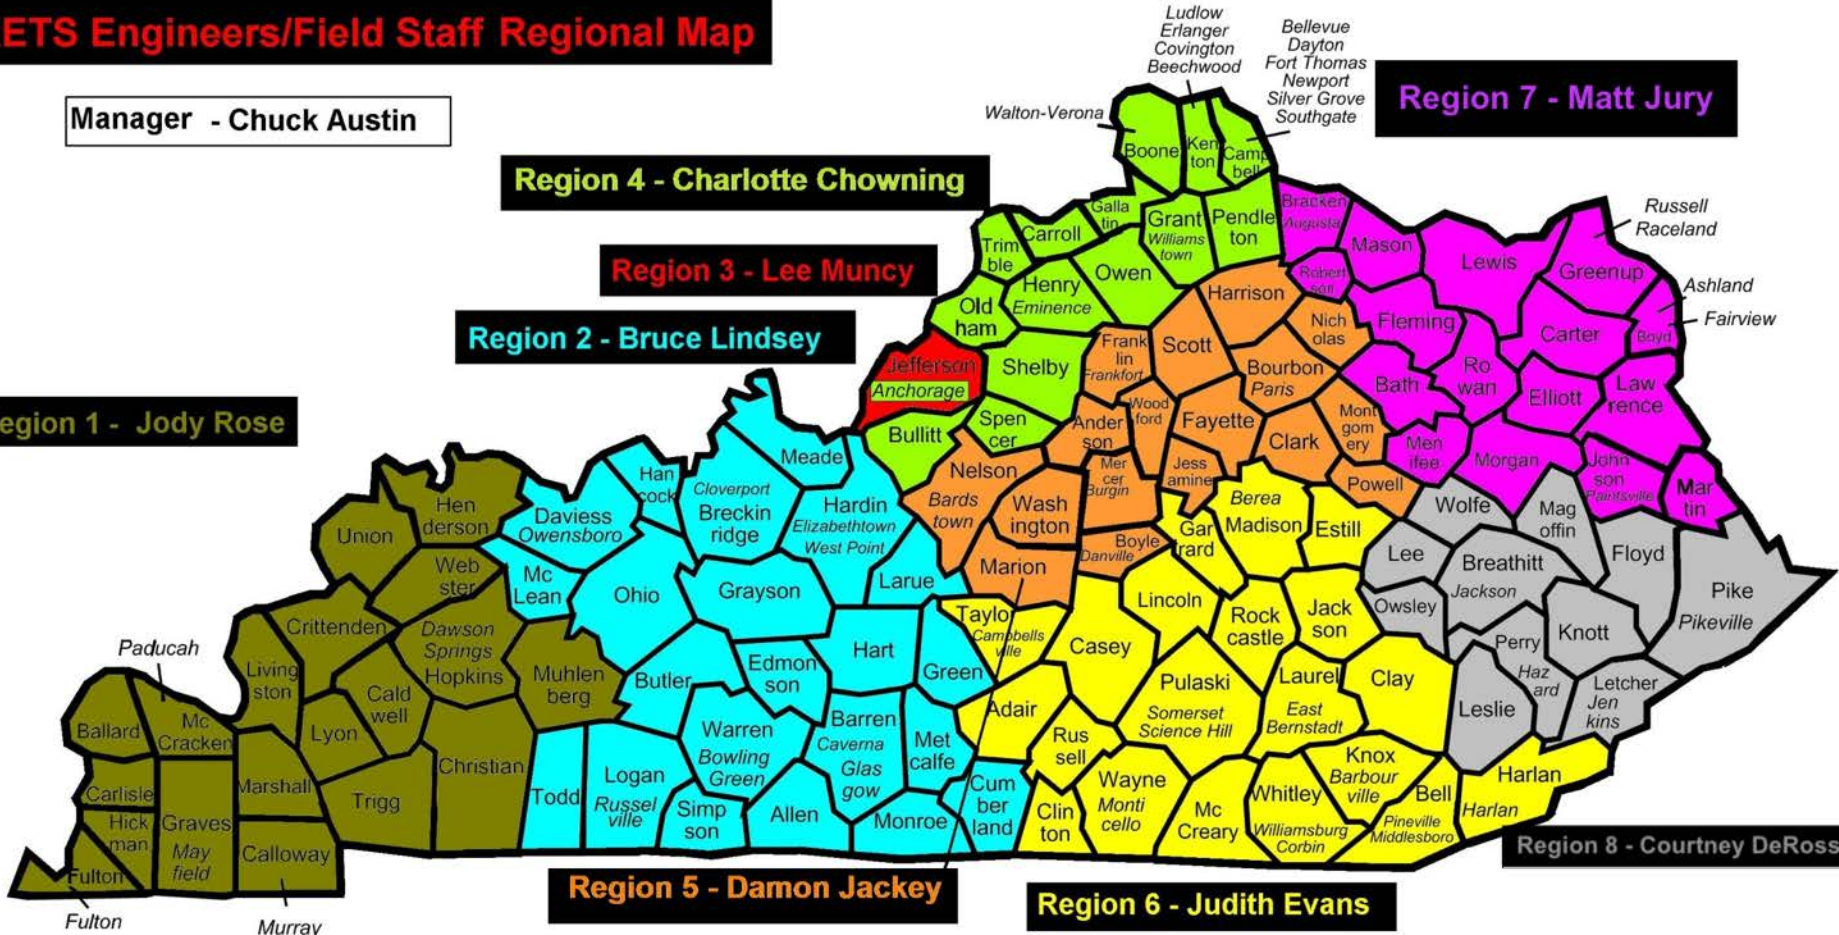

## **KETS Regions**

### **Region 1**

Ballard County  
Caldwell County  
Calloway County  
Carlisle County  
Christian County  
Crittenden County  
Dawson Springs Independent  
Fulton County  
Fulton Independent  
Graves County  
Henderson County  
Hickman County  
Hopkins County  
Livingston County  
Lyon County  
Marshall County  
Mayfield Independent  
McCracken County  
Muhlenberg County  
Murray Independent  
Paducah Independent  
Trigg County  
Union County  
Webster County

**Region 5**

Anderson County  
Bardstown Independent

Bourbon County  
Boyle County  
Burgin Independent  
Clark County  
Danville Independent  
Fayette County  
Frankfort Independent  
Franklin County  
Harrison County  
Jessamine County  
Marion County  
Mercer County  
Montgomery County  
Nelson County  
Nicholas County  
Paris Independent  
Powell County  
Scott County  
Washington County  
Woodford County

**Region 8**

Breathitt County  
Floyd County  
Hazard Independent  
Jackson Independent  
Jenkins Independent  
Knott County  
Lee County  
Leslie County  
Letcher County  
Magoffin County  
Owsley County  
Perry County  
Pike County  
Pikeville Independent